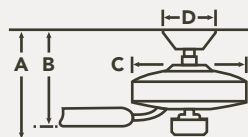

PULL CHAIN

- 3 Speeds
- 3 Forward & Reverse
- Manual Reverse

OPTIONAL CONTROLS

65K WALL CONTROL SYSTEM - LIMITED FUNCTION

**371042MUL (Shown)
371082WH**

COORDINATING LIGHTING

To see the complete Beacon Square Collection visit Kichler.com.

SBK
Satin Black

Matte White
FB300250
MWH

MWH
Matte White

HANGING MEASUREMENTS

WITH 4.5" DOWNROD

| Fixture Drop (from ceiling) | Blade Drop (from ceiling) | Housing (width) | Ceiling Canopy (width) |
|-----------------------------|---------------------------|-----------------|------------------------|
| A: 14.00" | B: 11.50" | C: 9.00" | D: 6.50" |